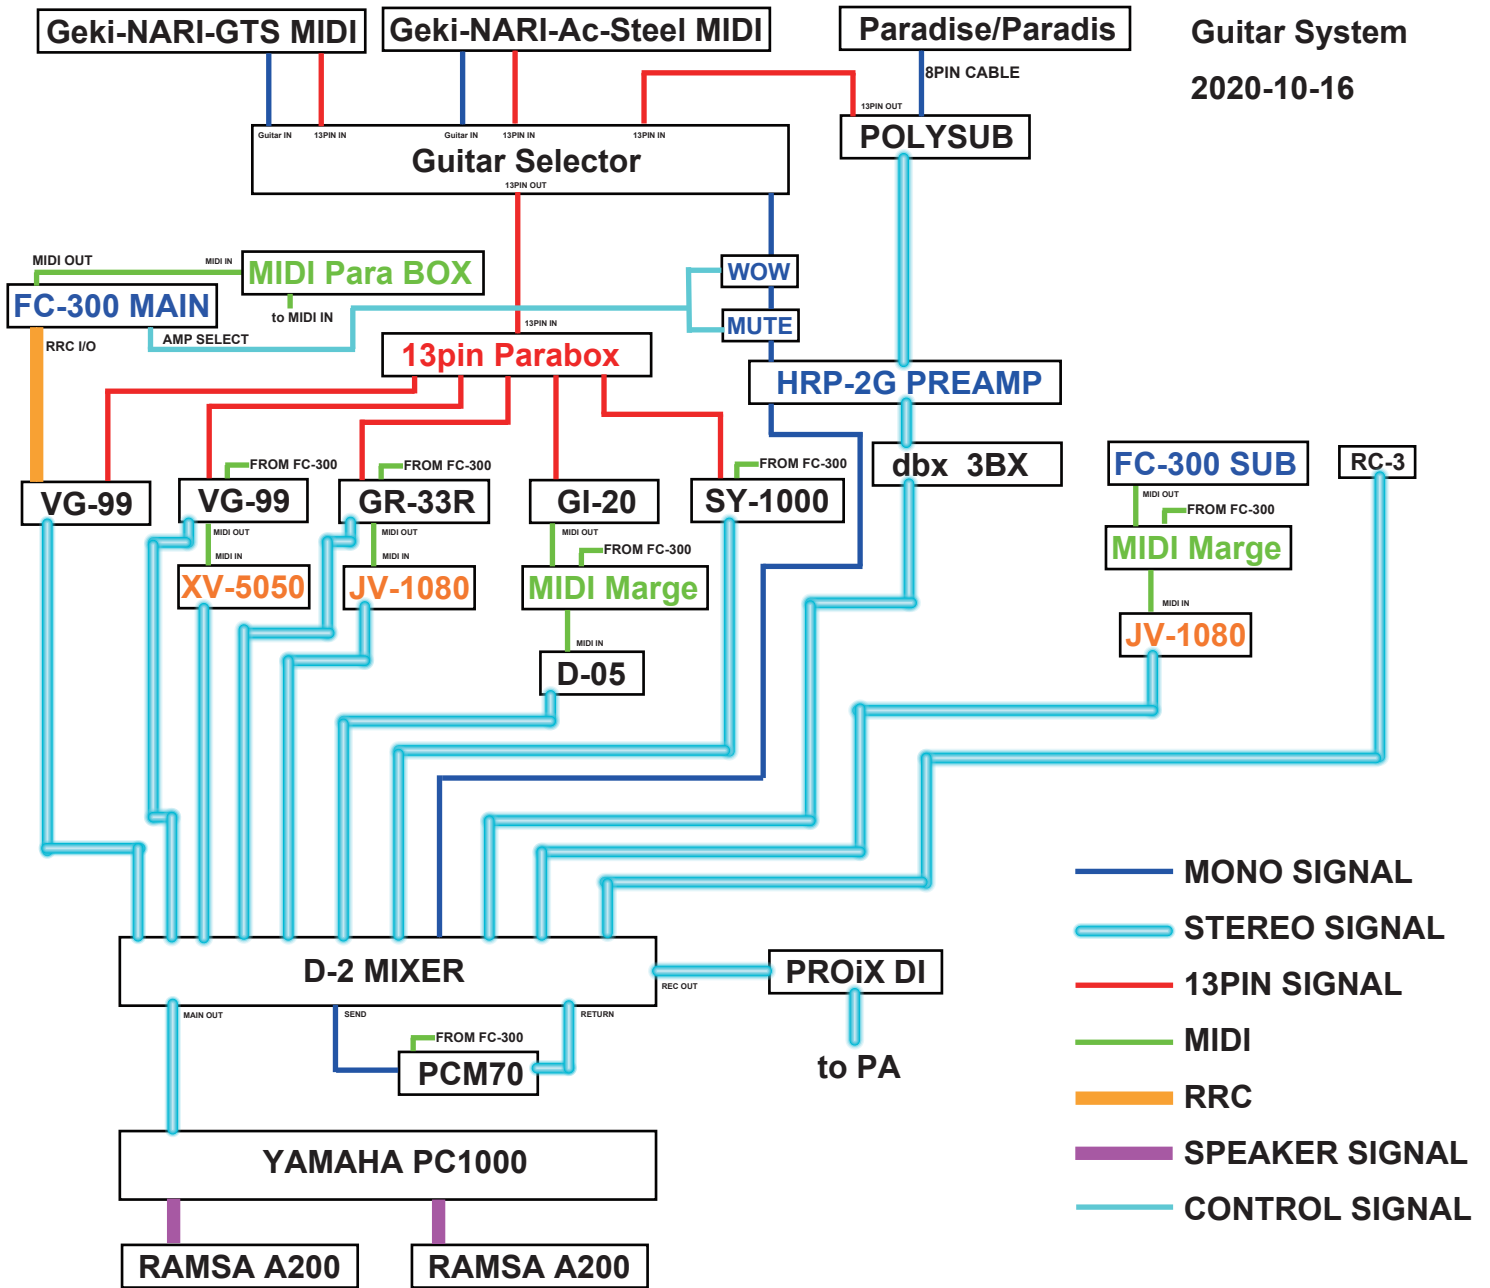

Guitar System
2020-10-16

- MONO SIGNAL
- STEREO SIGNAL
- 13PIN SIGNAL
- MIDI
- RRC
- SPEAKER SIGNAL
- CONTROL SIGNAL